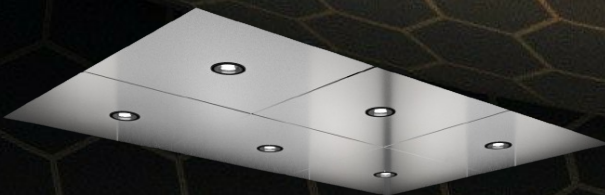

Under Lower
panels:
LED lights

Ceiling Options

Stainless Island Ceilings with
6 LED's or more

Aluminum grid ceilings with
white defusers

Golden Fir

Main:
SC
WP500
SMORES

Accent:
SC F 8918
Blackened
Steel

All Panels:
Whit Back Painted
Glass

Ceiling:
Black Stainless

Ceiling Options

Stainless Island Ceilings with
6 LED's or more

Aluminum grid ceilings with
white defusers

Golden Fir

Main:
SC 5487 Oiled
Walnut full

Accent:
Luxstone Custom
Pattern Resin

Ceiling Options

Stainless Island Ceilings with
6 LED's or more

Aluminum grid ceilings with
white defusers

Hickory

Main:
SC SW 589-
Grey Echo

Accent:
Rigidized
1ACC

Ceiling Options

Stainless Island Ceilings with
6 LED's or more