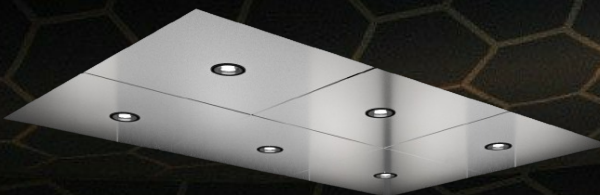

Stainless Island Ceilings with
6 LED's or more

Aluminum grid ceilings with
white defusers

Ironwood

Main:
Zebra Wood

Accent:
Black back painted glass

Ceiling Options

Stainless Island Ceilings with
6 LED's or more