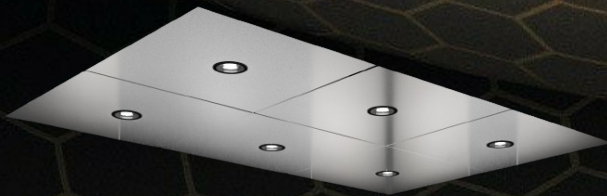

Stainless Island Ceilings with
6 LED's or more