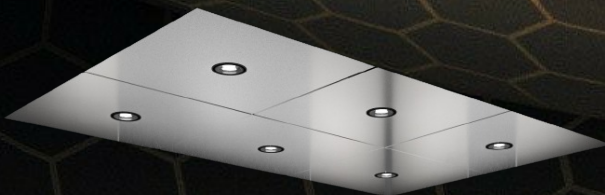

Aluminum grid ceilings with
white defusers

Juniper

Main:
SC SW 574-Natural Elm

Accent:
Belly Band #4
Stainless

Rear Upper Center Panel:
Mirror

Ceiling Options

Stainless Island Ceilings with
6 LED's or more

Aluminum grid ceilings with
white defusers