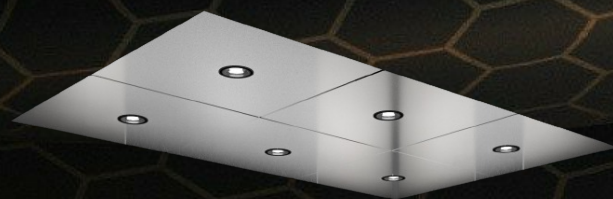

Aluminum grid ceilings with
white defusers

Hickory

Main:
SC SW G91
Carmelo Mist

Accent:
SC SW L33 Serotina

Grain direction maybe limited to the elevator size and/or the materials chosen.

Ceiling Options

Stainless Island Ceilings with
6 LED's or more