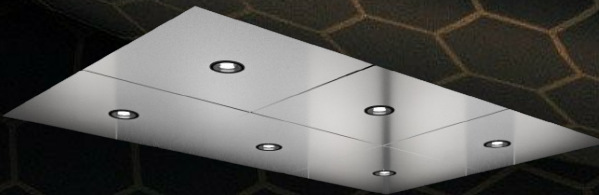

SUMMIT CABS

ASPEN

Main: Kyushu Accent: Natural Elm Laminate

Ceiling Options

Stainless Island Ceilings with 6 LED's or more

Aluminum grid ceilings with white defusers

ASPEN

Main:
SC SW
Natural Elm

Belly Band:
SC SS Stainless

Accent:
SC LS N6
Grey Stone

Ceiling Options

Stainless Island Ceilings with
6 LED's or more

Aluminum grid ceilings with
white defusers

Birch

Main,
SC P W156 Grand

Accent Little:
SC SW Coastal

Accent Big: Back
lit

Ceiling Options

Stainless Island Ceilings with
6 LED's or more

Aluminum grid ceilings with
white defusers

Birch

Main:
SW White

Accent (1)
Large:
Rigidized Metal

Accent (2)
Small:
SC SS#4

Aluminum grid ceilings with
white defusers

Desert Palm

Rear Upper:
Mirror

Lower Panels:
Rigidized 5-WL

Belly Band:
#4 Stainless
Steel

Accent Sides:
Black Satin Glass

Ceiling Options

Stainless Island Ceilings with
6 LED's or more