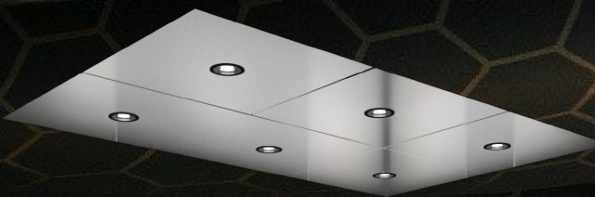

SUMMIT CABS

ASPEN

Main: Kyushu Accent: Natural Elm Laminate

Ceiling Options

Stainless Island Ceilings with 6 LED's or more

Aluminum grid ceilings with white defusers

ASPEN

Main:
SC SW
Natural Elm

Belly Band:
SC SS Stainless

Accent:
SC LS N6
Grey Stone

Ceiling Options

Stainless Island Ceilings with
6 LED's or more

Aluminum grid ceilings with
white defusers

Birch

Main,
SC P W156 Grand

Accent Little:
SC SW Coastal

Accent Big: Back
lit

Ceiling Options

Stainless Island Ceilings with
6 LED's or more

Aluminum grid ceilings with
white defusers

Birch

Main:
SW White

Accent (1)
Large:
Rigidized Metal

Accent (2)
Small:
SC SS#4

Aluminum grid ceilings with
white defusers

Desert Palm

Rear Upper:
Mirror

Lower Panels:
Rigidized 5-WL

Belly Band:
#4 Stainless
Steel

Accent Sides:
Black Satin Glass

Ceiling Options

Stainless Island Ceilings with
6 LED's or more