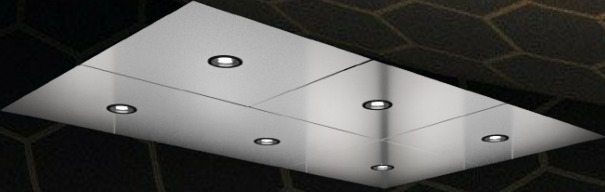

Under Lower
panels:
LED lights

Ceiling Options

Stainless Island Ceilings with
6 LED's or more

Aluminum grid ceilings with
white defusers

Golden Fir

Main:
SC
WP500
SMORES

Accent:
SC F 8918
Blackened
Steel

All Panels:
Whit Back Painted
Glass

Ceiling:
Black Stainless

Ceiling Options

Stainless Island Ceilings with
6 LED's or more

Aluminum grid ceilings with
white defusers

Golden Fir

Main:
SC 5487 Oiled
Walnut full

Accent:
Luxstone Custom
Pattern Resin