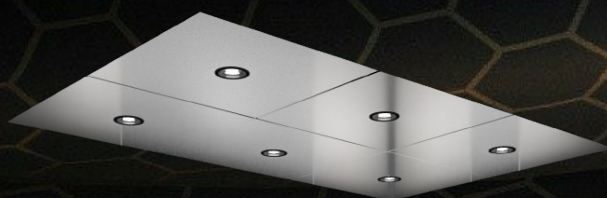

Aluminum grid ceilings with
white defusers

Desert Palm

Rear Upper:
Mirror

Lower Panels:
Rigidized 5-WL

Belly Band:
#4 Stainless
Steel

Accent Sides:
Black Satin Glass

Ceiling Options

Stainless Island Ceilings with
6 LED's or more

Accent:
SC SW L09
Kyushu

Ceiling Options

Stainless Island Ceilings with
6 LED's or more

Aluminum grid ceilings with
white defusers

Ficus

Upper Side
Panels:
Mocha Cherry

Upper Rear
Panels:
Mirror

All Lower
Panels:#4
Stainless

Under Lower
panels:
LED lights

Ceiling Options

Stainless Island Ceilings with
6 LED's or more

Aluminum grid ceilings with
white defusers

Golden Fir

Main:
SC
WP500
SMORES

Accent:
SC F 8918
Blackened
Steel

All Panels:
Whit Back Painted
Glass