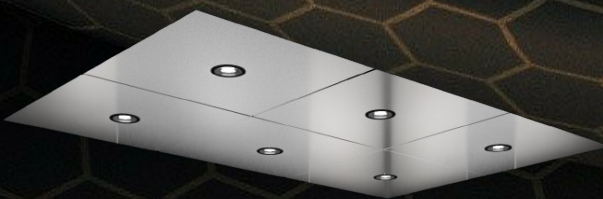

Belly Band:
SC SS Stainless

Accent:
SC LS N6
Grey Stone

Ceiling Options

Stainless Island Ceilings with
6 LED's or more

Aluminum grid ceilings with
white defusers

Birch

Main,
SC P W156 Grand

Accent Little:
SC SW Coastal

Accent Big: Back
lit

Ceiling Options

Stainless Island Ceilings with
6 LED's or more

Aluminum grid ceilings with
white defusers

Birch

Main:
SW White

Accent (1)
Large:
Rigidized Metal

Accent (2)
Small:
SC SS#4

Aluminum grid ceilings with
white defusers

Desert Palm

Rear Upper:
Mirror

Lower Panels:
Rigidized 5-WL

Belly Band:
#4 Stainless
Steel

Accent Sides:
Black Satin Glass

Ceiling Options

Stainless Island Ceilings with
6 LED's or more