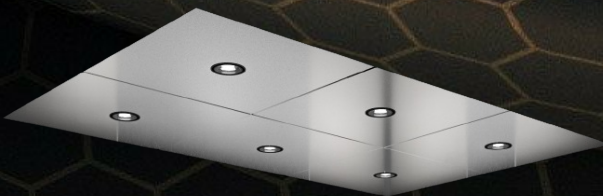

Ceiling Options

Stainless Island Ceilings with
6 LED's or more